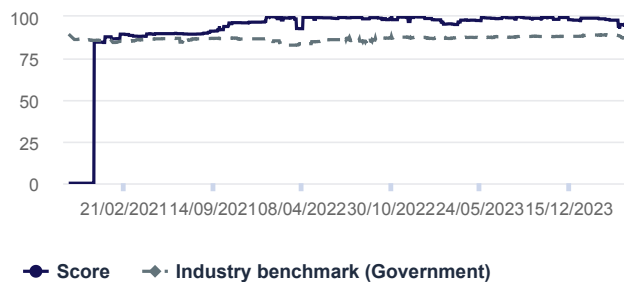

Site
Tamworth Borough Council
Site target
A, AA, AAA, WAI-ARIA authoring practices, Accessibility best practices

Accessibility overview

Accessibility overview

Did you know that you can set a site target and track progress towards it?

Score details

A Level A	100 / 100
AA Level AA	100 / 100
AAA Level AAA	77.4 / 100
ARIA WAI-ARIA authoring practices	87.4 / 100
Si Accessibility best practices	87.8 / 100

Accessibility score

Score history

[View score breakdown](#)

Improve your score

Issues

Potential issues

Fix these issues to improve your score

Resolved issues

score

Issues	Occurrences	Points you can gain
 Interactive element does not meet enhanced size →	15,216	1.49 points
 Colour contrast does not meet enhanced requirement →	12,242	1.32 points
 Page does not start with a level 1 heading →	1,018	0.53 points
 ARIA attribute unsupported or prohibited →	1,018	0.40 points
 Headings are not structured →	142	0.31 points